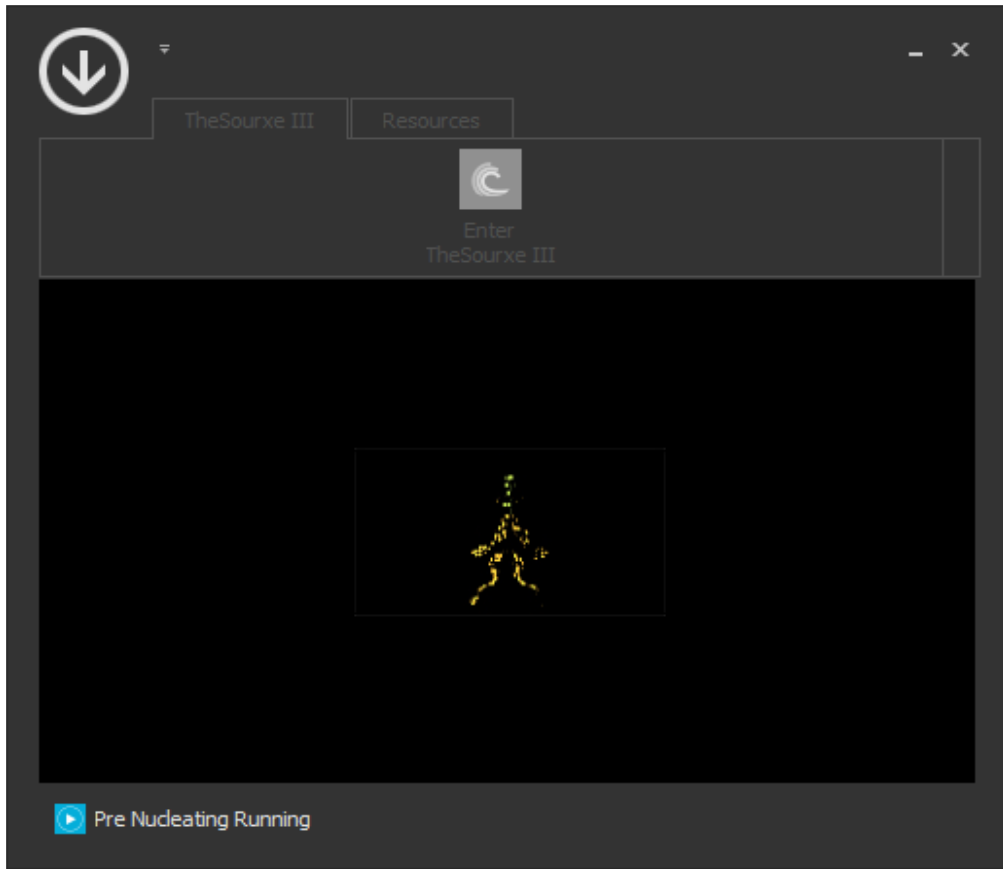

### Phase Two - Water Preparation

Previously stored data in the water is erased. We blank-slate the water to insure integrity of our new program data.