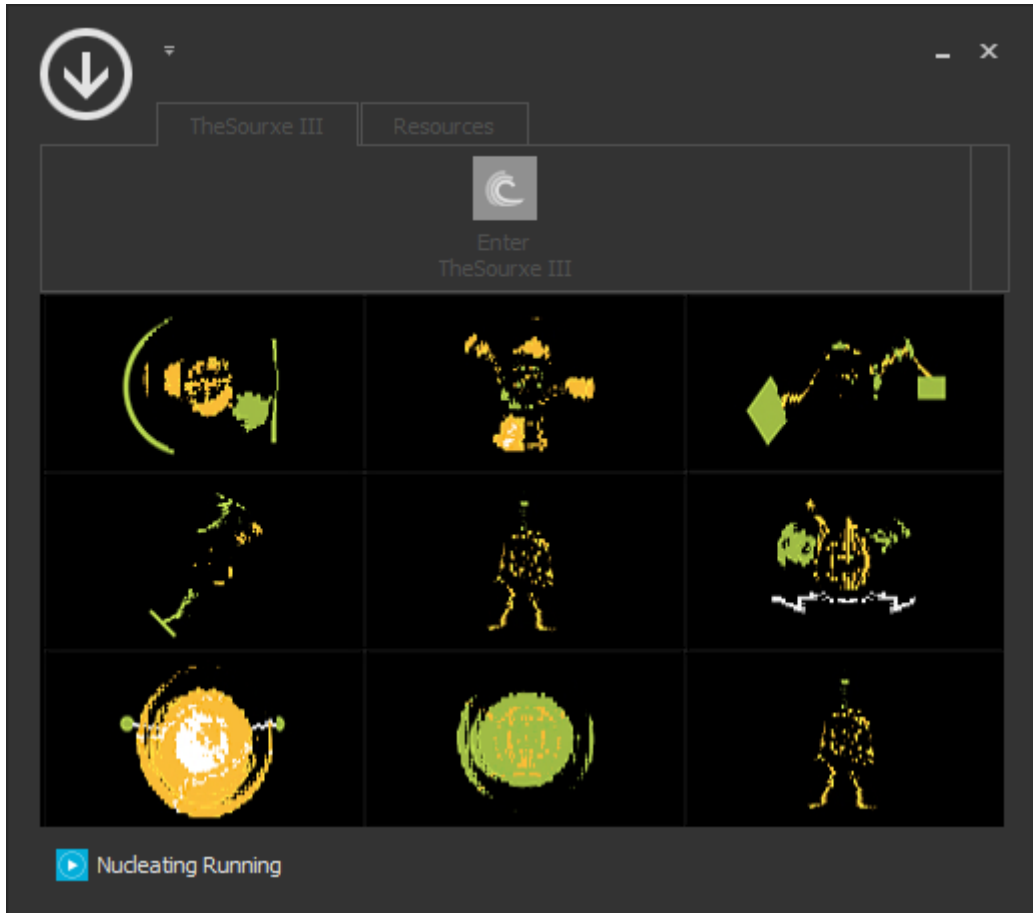

Charging Process