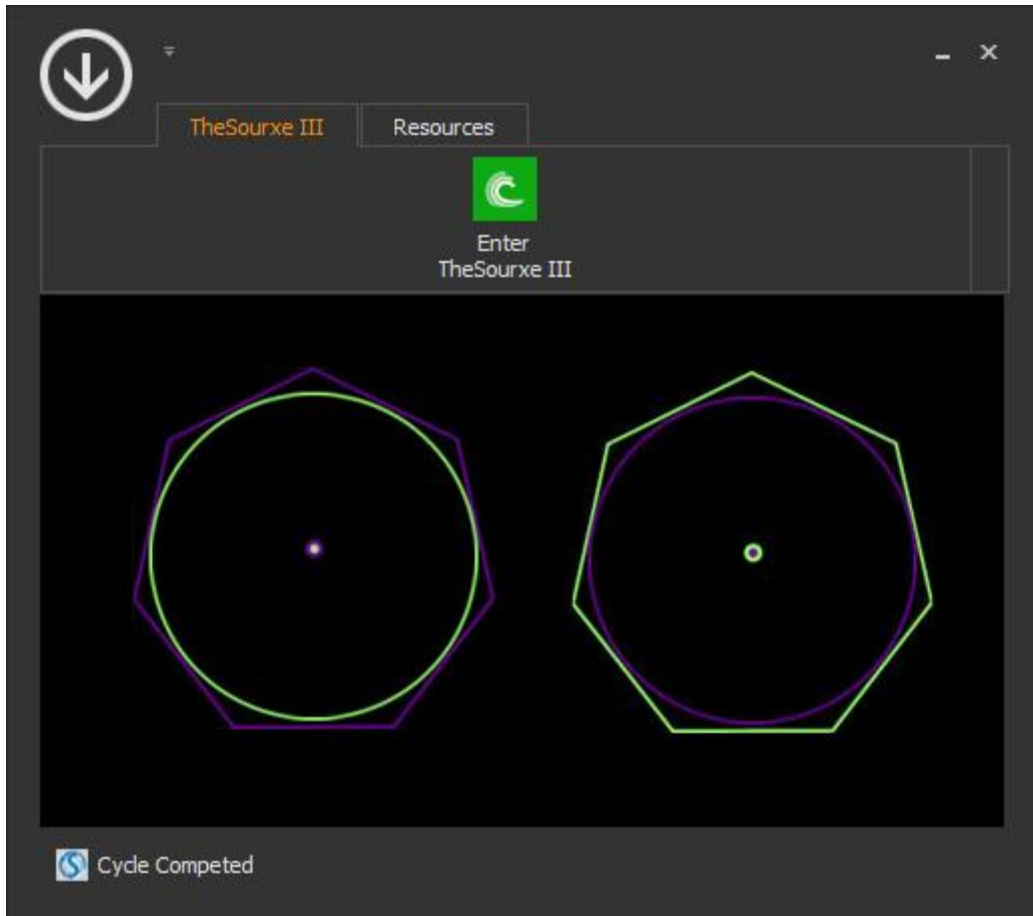

Now, drink the water.
As you taste the charged water you may notice a change in it's taste or quality.