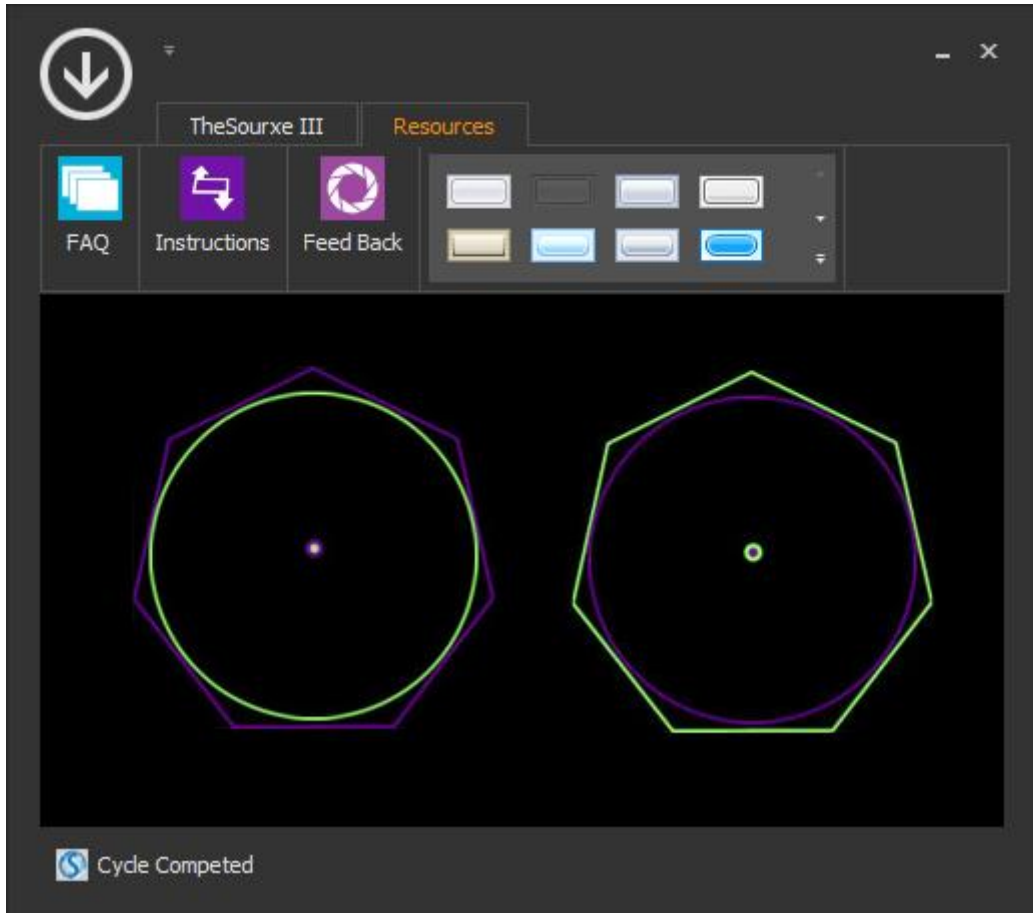

Resources Tab

Here you'll find tabs for FAQ, Manual, and feedback to contact TheSource III Team, and several 'skins' to change the look of the software window.