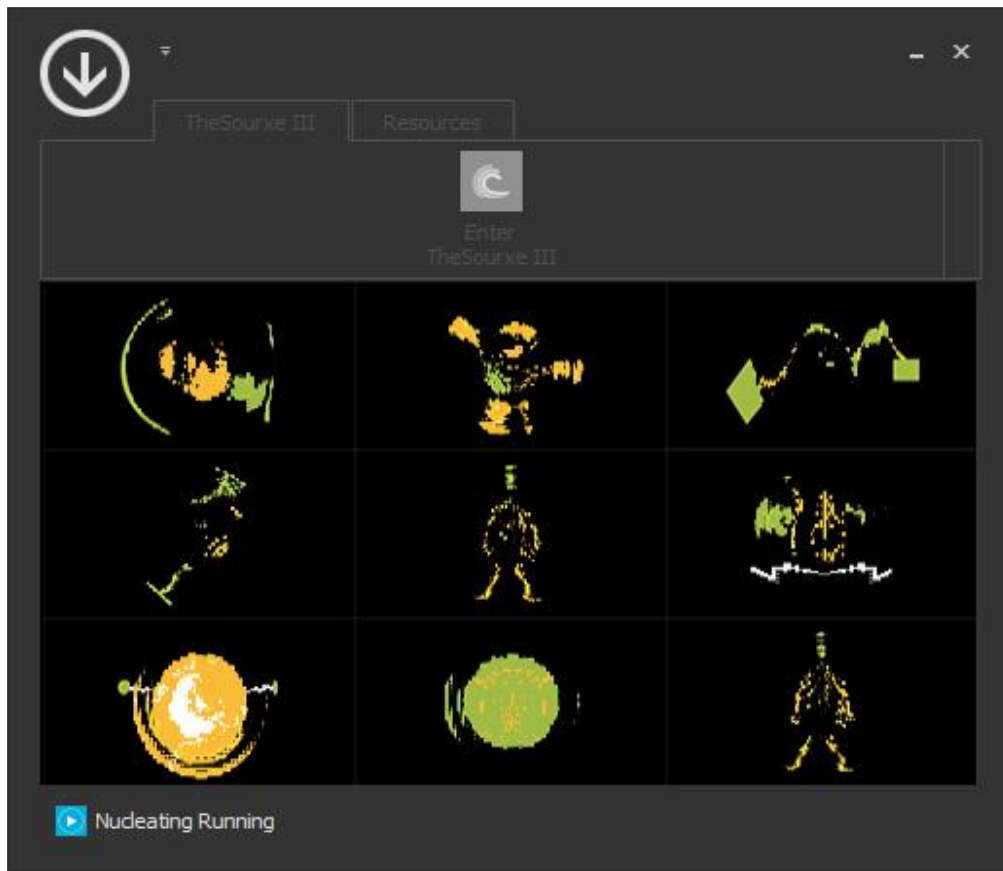

Phase Four- Nucleate Water

This most important phase alters the molecular structure of the water, to reflect the users expectations, and merge with the internal molecular blueprint.