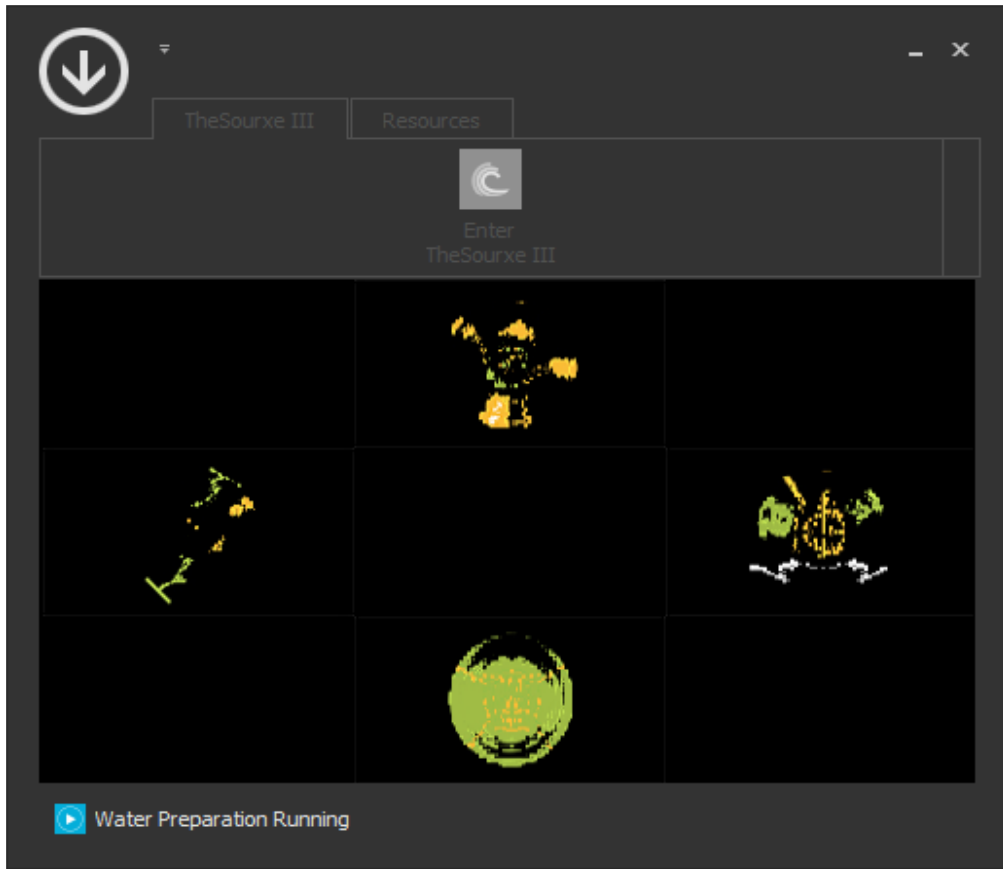

Phase Two - Water Preparation

Previously stored data in the water is erased. We blank-slate the water to insure integrity of our new program data.